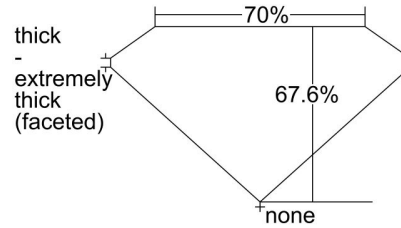

**GIA NATURAL DIAMOND GRADING REPORT**

 October 03, 2022  
 GIA Report Number ..... 1448839420  
 Shape and Cutting Style ..... Cushion Modified Brilliant  
 Measurements ..... 8.38 x 6.62 x 4.48 mm

**GRADING RESULTS**

 Carat Weight ..... 2.01 carat  
 Color Grade ..... G  
 Clarity Grade ..... SI2

**ADDITIONAL GRADING INFORMATION**

 Polish ..... Excellent  
 Symmetry ..... Good  
 Fluorescence ..... None  
**Comments:** Additional pinpoints are not shown.

**PROPORTIONS**

Profile not to actual proportions

**CLARITY CHARACTERISTICS**

**KEY TO SYMBOLS\***

-  Feather
-  Natural
-  Cavity
-  Indented Natural
-  Pinpoint

\* Red symbols denote internal characteristics (inclusions). Green or black symbols denote external characteristics (blemishes). Diagram is an approximate representation of the diamond, and symbols shown indicate type, position, and approximate size of clarity characteristics. All clarity characteristics may not be shown. Details of finish are not shown.