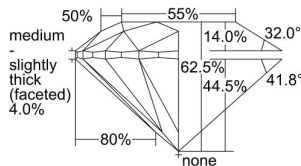

GIA®

FACSIMILE

GIA REPORT 6411057012

Verify this report at GIA.edu

GIA NATURAL DIAMOND DOSSIER®

November 30, 2021
GIA Report Number 6411057012
Shape and Cutting Style ..... Round Brilliant
Measurements ..... 4.73 - 4.75 x 2.96 mm

GRADING RESULTS

Carat Weight ..... 0.40 carat
Color Grade I
Clarity Grade VS1
Cut Grade ..... Excellent

ADDITIONAL GRADING INFORMATION

Polish ..... Excellent
Symmetry ..... Excellent
Fluorescence ..... Faint
Clarity Characteristics..... Crystal, Indented Natural, Needle
Inscription(s): GIA 6411057012

PROPORTIONS

Profile to actual proportions