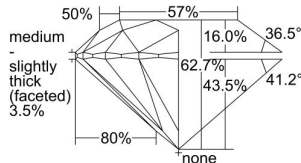

GIA®

FACSIMILE

GIA REPORT 3405694013

Verify this report at GIA.edu

GIA NATURAL DIAMOND DOSSIER®

October 29, 2021
GIA Report Number 3405694013
Shape and Cutting Style ..... Round Brilliant
Measurements ..... 4.68 - 4.71 x 2.94 mm

GRADING RESULTS

Carat Weight ..... 0.40 carat
Color Grade I
Clarity Grade VS2
Cut Grade ..... Excellent

ADDITIONAL GRADING INFORMATION

Polish ..... Excellent
Symmetry ..... Excellent
Fluorescence ..... Medium Blue
Clarity Characteristics ..... Crystal
Inscription(s): GIA 3405694013

PROPORTIONS

Profile to actual proportions

GRADING SCALES

GIA COLOR SCALE

COLORED	D
	E
	F
	G
	H
	I
	J
NEAR COLORLESS	K
	L
Faint	M
	N
	O
	P
Very Light	R
	S
	T
	U
	V
Light	W
	X
	Y
	Z

GIA CLARITY SCALE

VERY VERY SLIGHTLY INCLUDED	FLAWLESS
	INTERNALLY FLAWLESS
VERY SLIGHTLY INCLUDED	VVS₁
	VVS₂
SLIGHTLY INCLUDED	VS₁
	VS₂
INCLUDED	SI₁
	SI₂
	I₁
	I₂
	I₃

GIA CUT SCALE

EXCELLENT
VERY GOOD
GOOD
FAIR
POOR