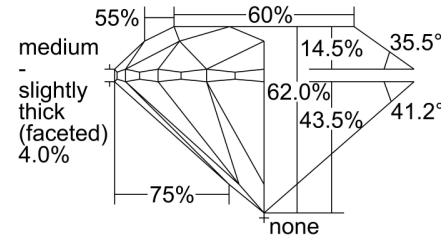

#### GRADING RESULTS

Carat Weight ..... 1.60 carat

Color Grade ..... F

Clarity Grade ..... VVS2

Cut Grade ..... Excellent

#### PROPORTIONS

Profile to actual proportions