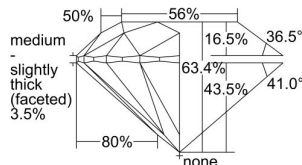

GIA®

FACSIMILE

GIA REPORT 1453110639

Verify this report at GIA.edu

GIA NATURAL DIAMOND DOSSIER®

November 01, 2022
GIA Report Number 1453110639
Shape and Cutting Style ..... Round Brilliant
Measurements ..... 6.10 - 6.13 x 3.88 mm

GRADING RESULTS

Carat Weight ..... 0.90 carat
Color Grade ..... G
Clarity Grade S11
Cut Grade ..... Excellent

ADDITIONAL GRADING INFORMATION

Polish ..... Excellent
Symmetry ..... Excellent
Fluorescence ..... None
Clarity Characteristics ..... Cloud, Crystal, Feather
Inscription(s): GIA 1453110639

PROPORTIONS

Profile to actual proportions

GRADING SCALES

GIA COLOR SCALE	GIA CLARITY SCALE	GIA CUT SCALE	
D	FLAWLESS	EXCELLENT	
E	INTERNALLY FLAWLESS		
F		VVS₁	VERY GOOD
G	VVS₂		
H	VS₁	GOOD	
I	VS₂		
J	S1₁	FAIR	
K	S1₂		
L	I₁	POOR	
M	I₂		
N	I₃		
O			
P			
Q			
R			
S			
T			
U			
V			
W			
X			
Y			
Z