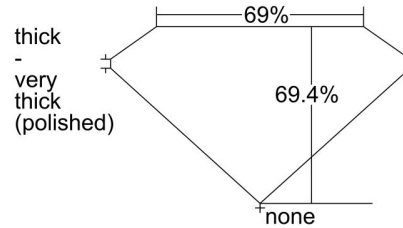

GIA NATURAL DIAMOND GRADING REPORT

November 29, 2022
 GIA Report Number 2225736901
 Shape and Cutting Style Emerald Cut
 Measurements 6.90 x 4.99 x 3.46 mm

GRADING RESULTS

Carat Weight 1.20 carat
 Color Grade F
 Clarity Grade VS1

ADDITIONAL GRADING INFORMATION

Polish Excellent
 Symmetry Very Good
 Fluorescence None
 Inscription(s): GIA 2225736901
Comments: Pinpoints are not shown.

PROPORTIONS

Profile not to actual proportions

CLARITY CHARACTERISTICS

* Red symbols denote internal characteristics (inclusions). Green or black symbols denote external characteristics (blemishes). Diagram is an approximate representation of the diamond, and symbols shown indicate type, position, and approximate size of clarity characteristics. All clarity characteristics may not be shown. Details of finish are not shown.