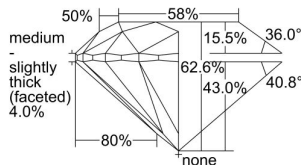

GIA®

FACSIMILE

GIA REPORT 5366342021

Verify this report at GIA.edu

GIA NATURAL DIAMOND DOSSIER®

October 27, 2020
GIA Report Number 5366342021
Shape and Cutting Style ..... Round Brilliant
Measurements ..... 5.95 - 5.99 x 3.74 mm

GRADING RESULTS

Carat Weight ..... 0.83 carat
Color Grade ..... E
Clarity Grade VS2
Cut Grade ..... Excellent

ADDITIONAL GRADING INFORMATION

Polish ..... Excellent
Symmetry ..... Excellent
Fluorescence ..... None
Clarity Characteristics ..... Cloud, Crystal
Inscription(s): GIA 5366342021

PROPORTIONS

Profile to actual proportions

GRADING SCALES

GIA COLOR SCALE	GIA CLARITY SCALE	GIA CUT SCALE	
D	FLAWLESS	EXCELLENT	
E	INTERNALLY FLAWLESS		
F		VVS₁	VERY GOOD
G	VVS₂		
H	VS₁	GOOD	
I	VS₂		
J	SI₁	FAIR	
K	SI₂		
L	I₁	POOR	
M	I₂		
N	I₃		
O			
P			
Q			
R			
S			
T			
U			
V			
W			
X			
Y			
Z