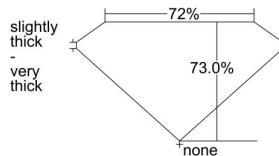

GIA®

FACSIMILE

GIA REPORT

7421761731

Verify this report at GIA.edu

GIA NATURAL DIAMOND DOSSIER®

March 24, 2022

GIA Report Number **7421761731**

Shape and Cutting Style ..... **Square Modified Brilliant**

Measurements ..... **4.69 x 4.69 x 3.42 mm**

GRADING RESULTS

Carat Weight ..... **0.71 carat**

Color Grade ..... **G**

Clarity Grade **S11**

ADDITIONAL GRADING INFORMATION

Polish ..... **Excellent**

Symmetry ..... **Very Good**

Fluorescence ..... **None**

Clarity Characteristics ..... **Cloud, Crystal**

Inscription(s): GIA 7421761731

PROPORTIONS

Profile not to actual proportions

GRADING SCALES

GIA COLOR SCALE		GIA CLARITY SCALE			
COLORLESS	D	VERY VERY SLIGHTLY INCLUDED	FLAWLESS		
	E		INTERNALLY FLAWLESS		
	F	VERY SLIGHTLY INCLUDED	VVS₁		
	G		VVS₂		
	H		VS₁		
	NEAR COLORLESS	I	SLIGHTLY INCLUDED	VS₂	
		J		S1₁	
		FAINT	K	INCLUDED	S1₂
			L		I₁
			M		I₂
VERT LIGHT	N	LIGHT	I₃		
	O				
	P				
	Q				
	R				
	S				
LIGHT	T				
	U				
	V				
	W				
	X				
Y					
Z