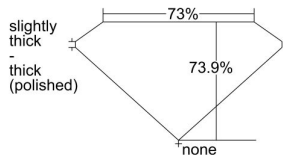

GIA®

FACSIMILE

GIA REPORT 2437472199

Verify this report at GIA.edu

GIA NATURAL DIAMOND DOSSIER®

May 20, 2022
GIA Report Number 2437472199
Shape and Cutting Style ..... Square Modified Brilliant
Measurements ..... 4.46 x 4.30 x 3.18 mm

GRADING RESULTS

Carat Weight ..... 0.50 carat
Color Grade ..... H
Clarity Grade SI1

ADDITIONAL GRADING INFORMATION

Polish ..... Very Good
Symmetry ..... Very Good
Fluorescence ..... None
Clarity Characteristics ..... Cloud, Crystal
Inscription(s): GIA 2437472199

PROPORTIONS

Profile not to actual proportions

GRADING SCALES

GIA COLOR SCALE		GIA CLARITY SCALE			
COLORLESS	D	VERY VERY SLIGHTLY INCLUDED	FLAWLESS		
	E		INTERNALLY FLAWLESS		
	F		VVS₁		
	NEAR COLORLESS	G	VERY SLIGHTLY INCLUDED	VVS₂	
		H		VS₁	
		FAINT	I	SLIGHTLY INCLUDED	VS₂
			J		SI₁
			K	SI₂	
	LIGHT	L	INCLUDED	I₁	
		M		I₂	
N		I₃			
O					
P					
Q					
R