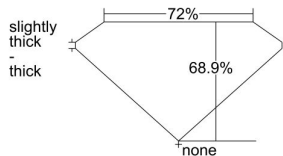

GIA®

FACSIMILE

GIA REPORT 6392284704

Verify this report at GIA.edu

GIA NATURAL DIAMOND DOSSIER®

July 28, 2021
GIA Report Number 6392284704
Shape and Cutting Style ..... Square Modified Brilliant
Measurements ..... 3.96 x 3.88 x 2.67 mm

GRADING RESULTS

Carat Weight ..... 0.35 carat
Color Grade ..... D
Clarity Grade SI1

ADDITIONAL GRADING INFORMATION

Polish ..... Excellent
Symmetry ..... Good
Fluorescence ..... None
Clarity Characteristics ..... Feather
Inscription(s): GIA 6392284704

PROPORTIONS

Profile not to actual proportions

GRADING SCALES

GIA COLOR SCALE		GIA CLARITY SCALE	
COLORLESS	D	VERY VERY SLIGHTLY INCLUDED	FLAWLESS
	E		INTERNALLY FLAWLESS
	F		VVS₁
	G		VVS₂
	H		VS₁
	I		VS₂
	J		SI₁
	K		SI₂
	L		I₁
	M		I₂
NEAR COLORLESS	N	SLIGHTLY INCLUDED	I₃
	O		
	P		
	Q		
FAINT	R		
	S		
	T		
	U		
VERY LIGHT	V		
	W		
	X		
	Y		
LIGHT	Z