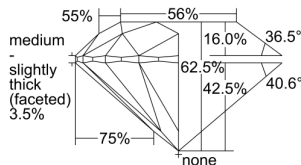

GIA®

FACSIMILE

GIA REPORT 2444053079

Verify this report at GIA.edu

GIA NATURAL DIAMOND DOSSIER®

July 15, 2022
GIA Report Number **2444053079**
Shape and Cutting Style ..... **Round Brilliant**
Measurements ..... **5.89 - 5.92 x 3.69 mm**

GRADING RESULTS

Carat Weight ..... **0.80 carat**
Color Grade ..... **F**
Clarity Grade **VS1**
Cut Grade ..... **Excellent**

ADDITIONAL GRADING INFORMATION

Polish ..... **Excellent**
Symmetry ..... **Excellent**
Fluorescence ..... **Strong Blue**
Clarity Characteristics..... **Crystal, Feather, Cloud, Needle**
Inscription(s): **GIA 2444053079**

PROPORTIONS

Profile to actual proportions