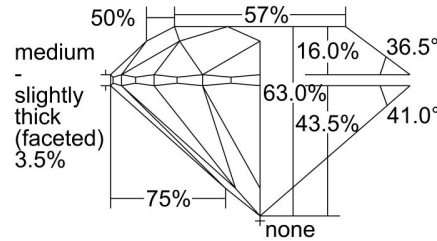

GIA NATURAL DIAMOND GRADING REPORT

May 23, 2022  
GIA Report Number ..... 3435402859  
Shape and Cutting Style ..... Round Brilliant  
Measurements ..... 7.97 - 8.04 x 5.04 mm

GRADING RESULTS

Carat Weight ..... 2.01 carat  
Color Grade ..... H  
Clarity Grade ..... VS2  
Cut Grade ..... Excellent

Profile to actual proportions

CLARITY CHARACTERISTICS

KEY TO SYMBOLS\*

- Feather
- Cloud
- Needle
- Pinpoint
- Natural
- Extra Facet

\* Red symbols denote internal characteristics (inclusions). Green or black symbols denote external characteristics (blemishes). Diagram is an approximate representation of the diamond, and symbols shown indicate type, position, and approximate size of clarity characteristics. All clarity characteristics may not be shown. Details of finish are not shown.