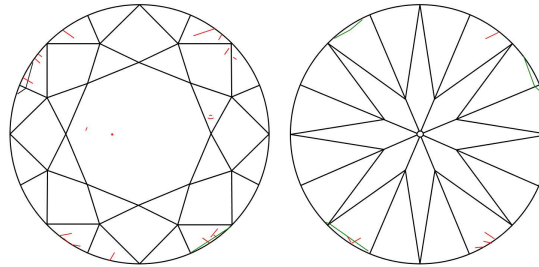

Profile to actual proportions

CLARITY CHARACTERISTICS

KEY TO SYMBOLS\*

- Feather
- Cloud
- Needle
- Pinpoint
- Natural
- Extra Facet

\* Red symbols denote internal characteristics (inclusions). Green or black symbols denote external characteristics (blemishes). Diagram is an approximate representation of the diamond, and symbols shown indicate type, position, and approximate size of clarity characteristics. All clarity characteristics may not be shown. Details of finish are not shown.