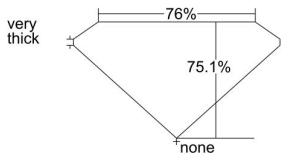

GIA®

FACSIMILE

GIA REPORT 6381094121

Verify this report at GIA.edu

GIA NATURAL DIAMOND DOSSIER®

May 07, 2021
GIA Report Number 6381094121
Shape and Cutting Style ..... Square Modified Brilliant
Measurements ..... 4.24 x 4.18 x 3.14 mm

GRADING RESULTS

Carat Weight ..... 0.51 carat
Color Grade ..... G
Clarity Grade SI1

ADDITIONAL GRADING INFORMATION

Polish ..... Excellent
Symmetry ..... Good
Fluorescence ..... None
Clarity Characteristics ..... Cloud, Crystal
Inscription(s): GIA 6381094121

PROPORTIONS

Profile not to actual proportions

GRADING SCALES

GIA COLOR SCALE		GIA CLARITY SCALE			
COLORLESS	D	VERY VERY SLIGHTLY INCLUDED	FLAWLESS		
	E		INTERNALLY FLAWLESS		
	F		VVS₁		
	NEAR COLORLESS	G	VERY SLIGHTLY INCLUDED	VVS₂	
		H		VS₁	
		FANT	I	SLIGHTLY INCLUDED	VS₂
			J		SI₁
	LIGHT	K	INCLUDED	SI₂	
		L		I₁	
		M		I₂	
N		NOT GRADED	I₃		
O					
P					
Q					
R					
S					
T					
U					
V					
W					
X					
Y					
Z