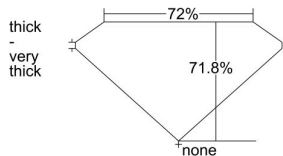

GIA®

FACSIMILE

GIA REPORT 6223059632

Verify this report at GIA.edu

GIA NATURAL DIAMOND DOSSIER®

October 05, 2021
GIA Report Number 6223059632
Shape and Cutting Style ..... Square Modified Brilliant
Measurements ..... 5.02 x 4.98 x 3.57 mm

GRADING RESULTS

Carat Weight ..... 0.80 carat
Color Grade ..... J
Clarity Grade VS1

ADDITIONAL GRADING INFORMATION

Polish ..... Excellent
Symmetry ..... Very Good
Fluorescence ..... Faint
Clarity Characteristics..... Indented Natural, Pinpoint
Inscription(s): GIA 6223059632

PROPORTIONS

Profile not to actual proportions

GRADING SCALES

GIA COLOR SCALE		GIA CLARITY SCALE			
COLORLESS	D	VERY VERY SLIGHTLY INCLUDED	FLAWLESS		
	E		INTERNALLY FLAWLESS		
	F		VVS₁		
	NEAR COLORLESS	G	VERY SLIGHTLY INCLUDED	VVS₂	
		H		VS₁	
		FAINT	I	SLIGHTLY INCLUDED	VS₂
			J		SI₁
			K		SI₂
	LIGHT	L	INCLUDED	I₁	
		M		I₂	
N		I₃			
O					
P					
Q					
R