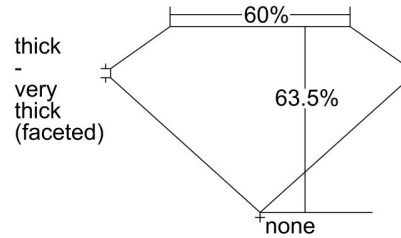

GIA NATURAL DIAMOND GRADING REPORT

August 02, 2022  
 GIA Report Number ..... 1448210469  
 Shape and Cutting Style ..... Oval Brilliant  
 Measurements ..... 8.67 x 6.40 x 4.06 mm

GRADING RESULTS

Carat Weight ..... 1.50 carat  
 Color Grade ..... D  
 Clarity Grade ..... SI1

ADDITIONAL GRADING INFORMATION

Polish ..... Excellent  
 Symmetry ..... Excellent  
 Fluorescence ..... Faint  
 Inscription(s): GIA 1448210469  
**Comments:** Clouds are not shown.

PROPORTIONS

Profile not to actual proportions

CLARITY CHARACTERISTICS

KEY TO SYMBOLS\*

- Crystal
- ~ Feather
- ∖ Needle
- Pinpoint

\* Red symbols denote internal characteristics (inclusions). Green or black symbols denote external characteristics (blemishes). Diagram is an approximate representation of the diamond, and symbols shown indicate type, position, and approximate size of clarity characteristics. All clarity characteristics may not be shown. Details of finish are not shown.