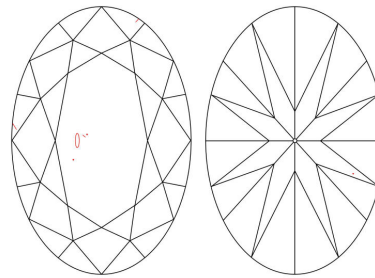

GIA NATURAL DIAMOND GRADING REPORT

August 02, 2022  
 GIA Report Number ..... 1448210469  
 Shape and Cutting Style ..... Oval Brilliant  
 Measurements ..... 8.67 x 6.40 x 4.06 mm

GRADING RESULTS

Carat Weight ..... 1.50 carat  
 Color Grade ..... D  
 Clarity Grade ..... SI1

ADDITIONAL GRADING INFORMATION

Polish ..... Excellent  
 Symmetry ..... Excellent  
 Fluorescence ..... Faint  
 Inscription(s): GIA 1448210469  
**Comments:** Clouds are not shown.

PROPORTIONS

Profile not to actual proportions

CLARITY CHARACTERISTICS

KEY TO SYMBOLS\*

- Crystal
- ~ Feather
- ∖ Needle
- Pinpoint

\* Red symbols denote internal characteristics (inclusions). Green or black symbols denote external characteristics (blemishes). Diagram is an approximate representation of the diamond, and symbols shown indicate type, position, and approximate size of clarity characteristics. All clarity characteristics may not be shown. Details of finish are not shown.