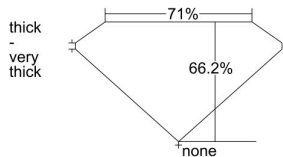

GIA®

FACSIMILE

GIA REPORT 2225266833

Verify this report at GIA.edu

GIA NATURAL DIAMOND DOSSIER®

February 02, 2022
GIA Report Number 2225266833
Shape and Cutting Style ..... **Cut-Cornered Rectangular Modified Brilliant**
Measurements ..... 5.73 x 4.56 x 3.02 mm

GRADING RESULTS

Carat Weight ..... 0.70 carat
Color Grade ..... G
Clarity Grade S11

ADDITIONAL GRADING INFORMATION

Polish ..... Excellent
Symmetry ..... Very Good
Fluorescence ..... None
Clarity Characteristics ..... Crystal
Inscription(s): GIA 2225266833

PROPORTIONS

Profile not to actual proportions

GRADING SCALES

GIA COLOR SCALE		GIA CLARITY SCALE			
COLORLESS	D	VERY VERY SLIGHTLY INCLUDED	FLAWLESS		
	E		INTERNALLY FLAWLESS		
	F	VERY SLIGHTLY INCLUDED	VVS₁		
	G		VVS₂		
	H		VS₁		
	NEAR COLORLESS	I	SLIGHTLY INCLUDED	VS₂	
		J		S1₁	
		FAINT	K	INCLUDED	S1₂
			L		I₁
			M		I₂
VERT LIGHT	N	LIGHT	I₃		
	O				
	P				
	Q				
	R				
	S				
	T				
LIGHT	U				
	V				
	W				
	X				
Y					
Z