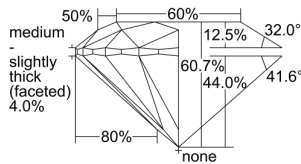

GIA®

FACSIMILE

GIA REPORT 2225536823

Verify this report at GIA.edu

GIA NATURAL DIAMOND DOSSIER®

July 18, 2022
GIA Report Number 2225536823
Shape and Cutting Style ..... Round Brilliant
Measurements ..... 5.21 - 5.25 x 3.17 mm

GRADING RESULTS

Carat Weight ..... 0.53 carat
Color Grade ..... F
Clarity Grade S11
Cut Grade ..... Excellent

ADDITIONAL GRADING INFORMATION

Polish ..... Excellent
Symmetry ..... Excellent
Fluorescence ..... None
Clarity Characteristics..... Crystal, Cloud
Inscription(s): GIA 2225536823

PROPORTIONS

Profile to actual proportions

GRADING SCALES

GIA COLOR SCALE	GIA CLARITY SCALE	GIA CUT SCALE	
D	FLAWLESS	EXCELLENT	
E	INTERNALLY FLAWLESS		
F		VVS₁	VERY GOOD
G	VVS₂		
H	VS₁	GOOD	
I	VS₂		
J	S1₁	FAIR	
K	S1₂		
L	I₁	POOR	
M	I₂		
N	I₃		
O			
P			
Q			
R			
S			
T			
U			
V			
W			
X			
Y			
Z