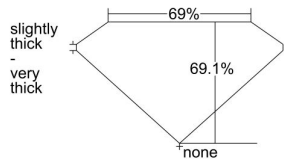

GIA®

FACSIMILE

GIA REPORT 5413394108

Verify this report at GIA.edu

GIA NATURAL DIAMOND DOSSIER®

November 26, 2021
GIA Report Number 5413394108
Shape and Cutting Style ..... Square Modified Brilliant
Measurements ..... 4.39 x 4.38 x 3.02 mm

GRADING RESULTS

Carat Weight ..... 0.50 carat
Color Grade ..... G
Clarity Grade SI2

ADDITIONAL GRADING INFORMATION

Polish ..... Excellent
Symmetry ..... Very Good
Fluorescence ..... None
Clarity Characteristics ..... Crystal, Cloud, Feather
Inscription(s): GIA 5413394108

PROPORTIONS

Profile not to actual proportions

GRADING SCALES

GIA COLOR SCALE		GIA CLARITY SCALE			
COLORLESS	D	VERY VERY SLIGHTLY INCLUDED	FLAWLESS		
	E		INTERNALLY FLAWLESS		
	F	VERY SLIGHTLY INCLUDED	VVS₁		
	G		VVS₂		
	H		VS₁		
	NEAR COLORLESS	I	SLIGHTLY INCLUDED	VS₂	
		J		SI₁	
		FAINT	K	INCLUDED	SI₂
			L		I₁
			M		I₂
VERT LIGHT	N	LIGHT	I₃		
	O				
	P				
	Q				
	R