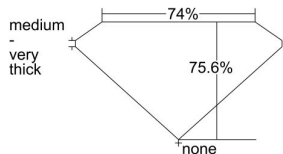

GIA®

FACSIMILE

GIA REPORT 7426937449

Verify this report at GIA.edu

GIA NATURAL DIAMOND DOSSIER®

April 06, 2022
GIA Report Number **7426937449**
Shape and Cutting Style ..... **Square Modified Brilliant**
Measurements ..... **4.39 x 4.32 x 3.27 mm**

GRADING RESULTS

Carat Weight ..... **0.50 carat**
Color Grade ..... **I**
Clarity Grade **S11**

ADDITIONAL GRADING INFORMATION

Polish ..... **Excellent**
Symmetry ..... **Good**
Fluorescence ..... **None**
Clarity Characteristics ..... **Crystal, Cloud**
Inscription(s): **GIA 7426937449**

PROPORTIONS

Profile not to actual proportions

GRADING SCALES

GIA COLOR SCALE		GIA CLARITY SCALE			
COLORLESS	D	VERY VERY SLIGHTLY INCLUDED	FLAWLESS		
	E		INTERNALLY FLAWLESS		
	F	VERY SLIGHTLY INCLUDED	VVS₁		
	G		VVS₂		
	H		VS₁		
	NEAR COLORLESS	I	SLIGHTLY INCLUDED	VS₂	
		J		S1₁	
		FAINT	K	INCLUDED	S1₂
			L		I₁
			M		I₂
VERT LIGHT	N	LIGHT	I₃		
	O				
	P				
	Q				
	R