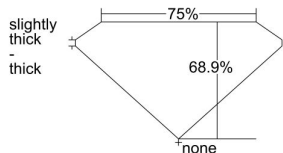

GIA®

FACSIMILE

GIA REPORT 5416555751

Verify this report at GIA.edu

GIA NATURAL DIAMOND DOSSIER®

December 12, 2021
GIA Report Number 5416555751
Shape and Cutting Style ..... Square Modified Brilliant
Measurements ..... 4.58 x 4.54 x 3.13 mm

GRADING RESULTS

Carat Weight ..... 0.51 carat
Color Grade ..... F
Clarity Grade VS1

ADDITIONAL GRADING INFORMATION

Polish ..... Very Good
Symmetry ..... Very Good
Fluorescence ..... None
Clarity Characteristics..... Crystal, Cloud, Needle, Pinpoint
Inscription(s): GIA 5416555751

PROPORTIONS

Profile not to actual proportions

GRADING SCALES

GIA COLOR SCALE		GIA CLARITY SCALE			
COLORLESS	D	VERY VERY SLIGHTLY INCLUDED	FLAWLESS		
	E		INTERNALLY FLAWLESS		
	F	VERY SLIGHTLY INCLUDED	VVS₁		
	G		VVS₂		
	H		VS₁		
	NEAR COLORLESS	I	SLIGHTLY INCLUDED	VS₂	
		J		SI₁	
		FAINT	K	INCLUDED	SI₂
			L		I₁
			M		I₂
VERT LIGHT	N	LIGHT	I₃		
	O				
	P				
	Q				
	R