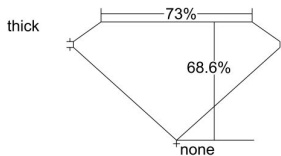

GIA®

FACSIMILE

GIA REPORT 2426744545

Verify this report at GIA.edu

GIA NATURAL DIAMOND DOSSIER®

March 21, 2022
GIA Report Number 2426744545
Shape and Cutting Style ..... Square Modified Brilliant
Measurements ..... 3.92 x 3.85 x 2.64 mm

GRADING RESULTS

Carat Weight ..... 0.33 carat
Color Grade ..... F
Clarity Grade VVS1

ADDITIONAL GRADING INFORMATION

Polish ..... Very Good
Symmetry ..... Very Good
Fluorescence ..... None
Clarity Characteristics ..... Cavity, Feather
Inscription(s): GIA 2426744545

PROPORTIONS

Profile not to actual proportions