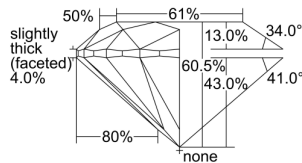

GIA®

FACSIMILE

GIA REPORT 2437131683

Verify this report at GIA.edu

GIA NATURAL DIAMOND DOSSIER®

April 25, 2022
GIA Report Number 2437131683
Shape and Cutting Style ..... Round Brilliant
Measurements ..... 5.70 - 5.73 x 3.46 mm

GRADING RESULTS

Carat Weight ..... 0.70 carat
Color Grade ..... H
Clarity Grade S11
Cut Grade ..... Excellent

ADDITIONAL GRADING INFORMATION

Polish ..... Excellent
Symmetry ..... Excellent
Fluorescence ..... None
Clarity Characteristics ..... Crystal, Feather
Inscription(s): GIA 2437131683

PROPORTIONS

Profile to actual proportions

GRADING SCALES

GIA COLOR SCALE	GIA CLARITY SCALE	GIA CUT SCALE	
D	FLAWLESS	EXCELLENT	
E	INTERNALLY FLAWLESS		
F		VVS₁	VERY GOOD
G	VVS₂		
H	VS₁	GOOD	
I	VS₂		
J	S1₁	FAIR	
K	S1₂		
L	I₁	POOR	
M	I₂		
N	I₃		
O			
P			
Q			
R			
S			
T			
U			
V			
W			
X			
Y			
Z