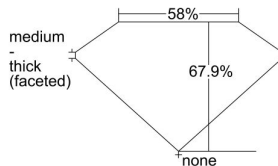

GIA®

FACSIMILE

GIA REPORT 1418739189

Verify this report at GIA.edu

GIA NATURAL DIAMOND DOSSIER®

December 22, 2021
GIA Report Number 1418739189
Shape and Cutting Style ..... Cushion Modified Brilliant
Measurements ..... 5.25 x 5.18 x 3.51 mm

GRADING RESULTS

Carat Weight ..... 0.81 carat
Color Grade I
Clarity Grade SI1

ADDITIONAL GRADING INFORMATION

Polish ..... Excellent
Symmetry ..... Excellent
Fluorescence ..... None
Clarity Characteristics ..... Cloud, Crystal
Inscription(s): GIA 1418739189

PROPORTIONS

Profile not to actual proportions

GRADING SCALES

GIA COLOR SCALE		GIA CLARITY SCALE			
COLORLESS	D	VERY VERY SLIGHTLY INCLUDED	FLAWLESS		
	E		INTERNALLY FLAWLESS		
	F	VERY SLIGHTLY INCLUDED	VVS₁		
	G		VVS₂		
	H		VS₁		
	NEAR COLORLESS	I	SLIGHTLY INCLUDED	VS₂	
		J		SI₁	
		FAINT	K	INCLUDED	SI₂
			L		I₁
			M		I₂
VERT LIGHT	N	LIGHT	I₃		
	O				
	P				
	Q				
	R