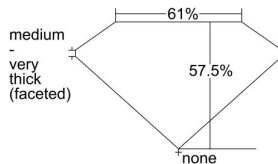

GIA®

FACSIMILE

GIA REPORT 7388947326

Verify this report at GIA.edu

GIA NATURAL DIAMOND DOSSIER®

July 01, 2021
GIA Report Number **7388947326**
Shape and Cutting Style ..... **Heart Brilliant**
Measurements ..... **4.62 x 5.21 x 2.99 mm**

GRADING RESULTS

Carat Weight ..... **0.42 carat**
Color Grade ..... **G**
Clarity Grade **VS2**

ADDITIONAL GRADING INFORMATION

Polish ..... **Excellent**
Symmetry ..... **Very Good**
Fluorescence ..... **Faint**
Clarity Characteristics..... **Crystal, Feather, Cloud**
Inscription(s): **GIA 7388947326**

PROPORTIONS

Profile not to actual proportions

GRADING SCALES

GIA COLOR SCALE		GIA CLARITY SCALE			
COLORLESS	D	VERY VERY SLIGHTLY INCLUDED	FLAWLESS		
	E		INTERNALLY FLAWLESS		
	F	VERY SLIGHTLY INCLUDED	VVS₁		
	G		VVS₂		
	H		VS₁		
	NEAR COLORLESS	I	SLIGHTLY INCLUDED	VS₂	
		J		SI₁	
		FAINT	K	INCLUDED	SI₂
			L		I₁
			M		I₂
VERT LIGHT	N	LIGHT	I₃		
	O				
	P				
	Q				
	R