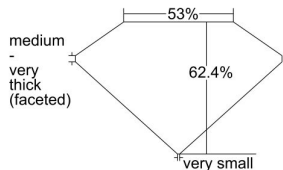

GIA®

FACSIMILE

GIA REPORT 6213637548

Verify this report at GIA.edu

GIA NATURAL DIAMOND DOSSIER®

April 27, 2021
GIA Report Number 6213637548
Shape and Cutting Style ..... Heart Brilliant
Measurements ..... 5.43 x 5.71 x 3.56 mm

GRADING RESULTS

Carat Weight ..... 0.66 carat
Color Grade I
Clarity Grade SI2

ADDITIONAL GRADING INFORMATION

Polish ..... Good
Symmetry ..... Very Good
Fluorescence ..... None
Clarity Characteristics ..... Twinning Wisp
Inscription(s): GIA 6213637548

PROPORTIONS

Profile not to actual proportions

GRADING SCALES

GIA COLOR SCALE		GIA CLARITY SCALE			
COLORLESS	D	VERY VERY SLIGHTLY INCLUDED	FLAWLESS		
	E		INTERNALLY FLAWLESS		
	F	VERY SLIGHTLY INCLUDED	VVS₁		
	G		VVS₂		
	H		VS₁		
	NEAR COLORLESS	I	SLIGHTLY INCLUDED	VS₂	
		J		SI₁	
		FAINT	K	INCLUDED	SI₂
			L		I₁
			M		I₂
VERY LIGHT	N		INCLUDED	I₃	
	O				
	P				
	Q				
	R				
	S				
LIGHT	T				
	U				
	V				
	W				
	X				
	Y				
Z