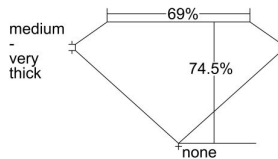

GIA®

FACSIMILE

GIA REPORT 2437328467

Verify this report at gia.edu

GIA NATURAL DIAMOND DOSSIER®

May 06, 2022
GIA Report Number **2437328467**
Shape and Cutting Style ..... **Square Modified Brilliant**
Measurements ..... **4.20 x 4.17 x 3.10 mm**

GRADING RESULTS

Carat Weight ..... **0.50 carat**
Color Grade ..... **F**
Clarity Grade **S12**

ADDITIONAL GRADING INFORMATION

Polish ..... **Excellent**
Symmetry ..... **Good**
Fluorescence ..... **None**
Clarity Characteristics..... **Crystal, Cloud, Feather**
Inscription(s): **GIA 2437328467**

PROPORTIONS

Profile not to actual proportions

GRADING SCALES

GIA COLOR SCALE		GIA CLARITY SCALE			
COLORLESS	D	VERY VERY SLIGHTLY INCLUDED	FLAWLESS		
	E		INTERNALLY FLAWLESS		
	F	VERY SLIGHTLY INCLUDED	VVS₁		
	G		VVS₂		
	H		VS₁		
	NEAR COLORLESS	I	SLIGHTLY INCLUDED	VS₂	
		J		S1₁	
		FAINT	K	INCLUDED	S1₂
			L		I₁
			M		I₂
VERT LIGHT	N	LIGHT	I₃		
	O				
	P				
	Q				
	R