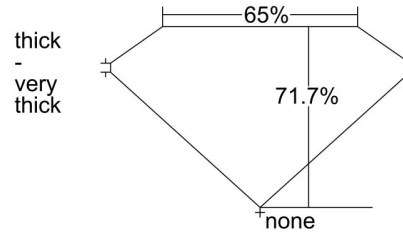

GIA NATURAL DIAMOND GRADING REPORT

May 18, 2022  
 GIA Report Number ..... 6431412848  
 Shape and Cutting Style ..... Emerald Cut  
 Measurements ..... 6.98 x 4.49 x 3.22 mm

GRADING RESULTS

Carat Weight ..... 1.01 carat  
 Color Grade ..... J  
 Clarity Grade ..... VS2

Profile not to actual proportions

CLARITY CHARACTERISTICS

KEY TO SYMBOLS\*

- Crystal
- ⊗ Cloud
- Pinpoint

\* Red symbols denote internal characteristics (inclusions). Green or black symbols denote external characteristics (blemishes). Diagram is an approximate representation of the diamond, and symbols shown indicate type, position, and approximate size of clarity characteristics. All clarity characteristics may not be shown. Details of finish are not shown.