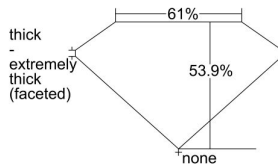

GIA®

FACSIMILE

GIA REPORT 2427835227

Verify this report at GIA.edu

GIA NATURAL DIAMOND DOSSIER®

March 29, 2022
GIA Report Number 2427835227
Shape and Cutting Style ..... Heart Brilliant
Measurements ..... 5.15 x 5.34 x 2.88 mm

GRADING RESULTS

Carat Weight ..... 0.50 carat
Color Grade ..... F
Clarity Grade S11

ADDITIONAL GRADING INFORMATION

Polish ..... Very Good
Symmetry ..... Very Good
Fluorescence ..... None
Clarity Characteristics ..... Twinning Wisp
Inscription(s): GIA 2427835227

PROPORTIONS

Profile not to actual proportions

GRADING SCALES

GIA COLOR SCALE		GIA CLARITY SCALE			
COLORLESS	D	VERY VERY SLIGHTLY INCLUDED	FLAWLESS		
	E		INTERNALLY FLAWLESS		
	F		VVS₁		
	NEAR COLORLESS	G	VERY SLIGHTLY INCLUDED	VVS₂	
		H		VS₁	
		FAINT	I	SLIGHTLY INCLUDED	VS₂
			J		S1₁
			K	INCLUDED	S1₂
	L	I₁			
		M	I₂		
VERT LIGHT	N	NOT GRADED	I₃		
	O				
	P				
	Q				
	R				
	S				
LIGHT	T				
	U				
	V				
	W				
X					
Y					
Z