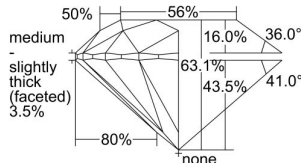

GIA®

FACSIMILE

GIA REPORT 6425427126

Verify this report at GIA.edu

GIA NATURAL DIAMOND DOSSIER®

February 21, 2022
GIA Report Number **6425427126**
Shape and Cutting Style ..... **Round Brilliant**
Measurements ..... **4.29 - 4.32 x 2.72 mm**

GRADING RESULTS

Carat Weight ..... **0.31 carat**
Color Grade ..... **G**
Clarity Grade **S11**
Cut Grade ..... **Excellent**

ADDITIONAL GRADING INFORMATION

Polish ..... **Excellent**
Symmetry ..... **Excellent**
Fluorescence ..... **None**
Clarity Characteristics ..... **Cloud**
Inscription(s): **GIA 6425427126**

PROPORTIONS

Profile to actual proportions

GRADING SCALES

GIA
COLOR
SCALE

COLORESS	D
	E
	F
	G
	H
	I
	J
NEAR COLORESS	K
	L
FANT	M
	N
	O
	P
VERY LIGHT	Q
	R
	S
	T
	U
	V
LIGHT	W
	X
	Y
	Z

GIA
CLARITY
SCALE

VERY VERY SLIGHTLY INCLUDED	FLAWLESS
	INTERNALLY FLAWLESS
VERY SLIGHTLY INCLUDED	VVS₁
	VVS₂
SLIGHTLY INCLUDED	VS₁
	VS₂
INCLUDED	I₁
	I₂
	I₃

GIA
CUT
SCALE

EXCELLENT
VERY GOOD
GOOD
FAIR
POOR