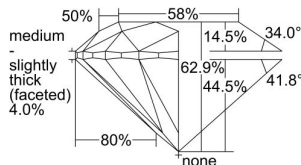

GIA®

FACSIMILE

GIA REPORT

1415815769

Verify this report at GIA.edu

GIA NATURAL DIAMOND DOSSIER®

December 28, 2021
GIA Report Number 1415815769
Shape and Cutting Style ..... Round Brilliant
Measurements ..... 4.32 - 4.35 x 2.73 mm

GRADING RESULTS

Carat Weight ..... 0.31 carat
Color Grade ..... G
Clarity Grade S11
Cut Grade ..... Excellent

ADDITIONAL GRADING INFORMATION

Polish ..... Excellent
Symmetry ..... Excellent
Fluorescence ..... None
Clarity Characteristics ..... Cloud
Inscription(s): GIA 1415815769

PROPORTIONS

Profile to actual proportions