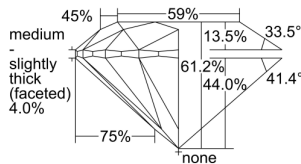

GIA®

FACSIMILE

GIA REPORT 3445371340

Verify this report at GIA.edu

GIA NATURAL DIAMOND DOSSIER®

August 16, 2022
GIA Report Number 3445371340
Shape and Cutting Style ..... Round Brilliant
Measurements ..... 5.10 - 5.12 x 3.13 mm

GRADING RESULTS

Carat Weight ..... 0.50 carat
Color Grade ..... H
Clarity Grade S11
Cut Grade ..... Excellent

ADDITIONAL GRADING INFORMATION

Polish ..... Excellent
Symmetry ..... Excellent
Fluorescence ..... None
Clarity Characteristics ..... Crystal, Feather, Cloud
Inscription(s): GIA 3445371340

PROPORTIONS

Profile to actual proportions

GRADING SCALES

GIA COLOR SCALE

COLOURESS	D
	E
	F
	G
	H
	I
	J
NEAR COLOURESS	K
	L
FADING	M
	N
	O
	P
	Q
VERY LIGHT	R
	S
	T
	U
	V
	W
	X
	Y
LIGHT	Z

GIA CLARITY SCALE

VERY VERY SLIGHTLY INCLUDED	FLAWLESS
	INTERNALLY FLAWLESS
VERY SLIGHTLY INCLUDED	VVS₁
	VVS₂
SLIGHTLY INCLUDED	VS₁
	VS₂
INCLUDED	SI₁
	SI₂
	I₁
	I₂
	I₃

GIA CUT SCALE

EXCELLENT
VERY GOOD
GOOD
FAIR
POOR