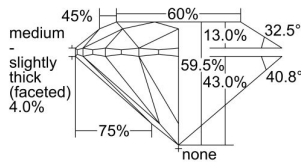

GIA®

FACSIMILE

GIA REPORT 6401535476

Verify this report at GIA.edu

GIA NATURAL DIAMOND DOSSIER®

September 24, 2021
GIA Report Number **6401535476**
Shape and Cutting Style ..... **Round Brilliant**
Measurements ..... **4.33 - 4.35 x 2.58 mm**

GRADING RESULTS

Carat Weight ..... **0.30 carat**
Color Grade ..... **F**
Clarity Grade **S11**
Cut Grade ..... **Excellent**

ADDITIONAL GRADING INFORMATION

Polish ..... **Very Good**
Symmetry ..... **Excellent**
Fluorescence ..... **None**
Clarity Characteristics ..... **Feather, Crystal**
Inscription(s): **GIA 6401535476**

PROPORTIONS

Profile to actual proportions

GRADING SCALES

GIA COLOR SCALE	GIA CLARITY SCALE	GIA CUT SCALE	
COLOURLESS	FLAWLESS	EXCELLENT	
D	INTERNALLY FLAWLESS		
E	VVS₁	VERY GOOD	
F			
G	VVS₂		
H	VS₁	GOOD	
I			
J	VS₂		
NEAR COLOURLESS	SI₁	FAIR	
			K
FANT	SI₂	POOR	
			L
M	I₁		
N	I₂		
O			
P	I₃		
VERY LIGHT			
Q			
R			
S			
T			
U			
V			
W			
X			
Y			
Z