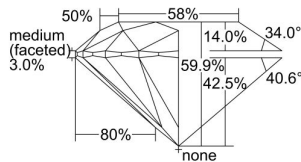

GIA®

FACSIMILE

GIA REPORT 7431631768

Verify this report at GIA.edu

GIA NATURAL DIAMOND DOSSIER®

June 06, 2022
GIA Report Number 7431631768
Shape and Cutting Style ..... Round Brilliant
Measurements ..... 6.28 - 6.31 x 3.77 mm

GRADING RESULTS

Carat Weight ..... 0.91 carat
Color Grade ..... H
Clarity Grade S11
Cut Grade ..... Excellent

ADDITIONAL GRADING INFORMATION

Polish ..... Excellent
Symmetry ..... Excellent
Fluorescence ..... None
Clarity Characteristics..... Crystal, Feather, Cloud
Inscription(s): GIA 7431631768

PROPORTIONS

Profile to actual proportions

GRADING SCALES

GIA COLOR SCALE	GIA CLARITY SCALE	GIA CUT SCALE	
D	FLAWLESS	EXCELLENT	
E	INTERNALLY FLAWLESS		
F		VVS₁	VERY GOOD
G	VVS₂		
H	VS₁	GOOD	
I	VS₂		
J	S1₁	FAIR	
K	S1₂		
L	I₁	POOR	
M	I₂		
N	I₃		
O			
P			
Q			
R			
S			
T			
U			
V			
W			
X			
Y			
Z