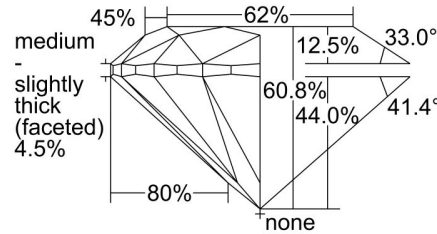

GIA NATURAL DIAMOND GRADING REPORT

November 16, 2021
GIA Report Number 6412305334
Shape and Cutting Style ..... Round Brilliant
Measurements ..... 6.39 - 6.44 x 3.90 mm

GRADING RESULTS

Carat Weight ..... 1.00 carat
Color Grade ..... F
Clarity Grade VS2
Cut Grade ..... Excellent

ADDITIONAL GRADING INFORMATION

Polish ..... Excellent
Symmetry ..... Excellent
Fluorescence ..... Faint
Inscription(s): GIA 6412305334
Comments: Additional pinpoints are not shown.

PROPORTIONS

Profile to actual proportions