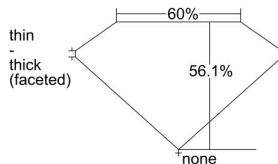

GIA®

FACSIMILE

GIA REPORT 6441342326

Verify this report at GIA.edu

GIA NATURAL DIAMOND DOSSIER®

August 10, 2022
GIA Report Number **6441342326**
Shape and Cutting Style ..... **Oval Brilliant**
Measurements ..... **7.00 x 5.15 x 2.89 mm**

GRADING RESULTS

Carat Weight ..... **0.70 carat**
Color Grade ..... **G**
Clarity Grade **S11**

ADDITIONAL GRADING INFORMATION

Polish ..... **Excellent**
Symmetry ..... **Excellent**
Fluorescence ..... **None**
Clarity Characteristics ..... **Crystal, Feather**
Inscription(s): **GIA 6441342326**

PROPORTIONS

Profile not to actual proportions

GRADING SCALES

GIA COLOR SCALE		GIA CLARITY SCALE			
COLORLESS	D	VERY VERY SLIGHTLY INCLUDED	FLAWLESS		
	E		INTERNALLY FLAWLESS		
	F	VERY SLIGHTLY INCLUDED	VVS₁		
	G		VVS₂		
	H		VS₁		
	NEAR COLORLESS	I	SLIGHTLY INCLUDED	VS₂	
		J		S1₁	
		FAINT	K	INCLUDED	S1₂
			L		I₁
			M		I₂
VERT LIGHT	N	INCLUDED	I₃		
	O				
	P				
	Q				
	R				
	S				
	T				
LIGHT	U				
	V				
	W				
	X				
Y					
Z