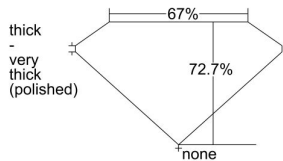

GIA®

FACSIMILE

GIA REPORT 2447196877

Verify this report at GIA.edu

GIA NATURAL DIAMOND DOSSIER®

July 29, 2022
GIA Report Number 2447196877
Shape and Cutting Style ..... Square Modified Brilliant
Measurements ..... 4.39 x 4.28 x 3.11 mm

GRADING RESULTS

Carat Weight ..... 0.51 carat
Color Grade ..... F
Clarity Grade VS2

ADDITIONAL GRADING INFORMATION

Polish ..... Excellent
Symmetry ..... Very Good
Fluorescence ..... Faint
Clarity Characteristics ..... Crystal
Inscription(s): GIA 2447196877

PROPORTIONS

Profile not to actual proportions

GRADING SCALES

GIA COLOR SCALE		GIA CLARITY SCALE			
COLORLESS	D	VERY VERY SLIGHTLY INCLUDED	FLAWLESS		
	E		INTERNALLY FLAWLESS		
	F		VVS₁		
	G		VVS₂		
	NEAR COLORLESS		H	VERY SLIGHTLY INCLUDED	VS₁
			I		VS₂
			J		SI₁
	FAINT		K	SLIGHTLY INCLUDED	SI₂
			L		I₁
			M		I₂
N		I₃			
VERT LIGHT	O	INCLUDED			
	P				
	Q				
	R				
	S				
	T				
LIGHT	U				
	V				
	W				
	X				
Y					
Z