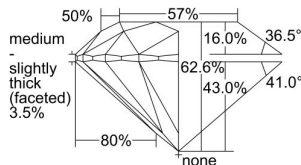

GIA®

FACSIMILE

GIA REPORT 2447319330

Verify this report at gia.edu

GIA NATURAL DIAMOND DOSSIER®

August 09, 2022
GIA Report Number 2447319330
Shape and Cutting Style ..... Round Brilliant
Measurements ..... 4.72 - 4.76 x 2.97 mm

GRADING RESULTS

Carat Weight ..... 0.41 carat
Color Grade ..... F
Clarity Grade VS1
Cut Grade ..... Excellent

ADDITIONAL GRADING INFORMATION

Polish ..... Excellent
Symmetry ..... Excellent
Fluorescence ..... None
Clarity Characteristics ..... Crystal, Cloud, Pinpoint
Inscription(s): GIA 2447319330

PROPORTIONS

Profile to actual proportions

GRADING SCALES

GIA COLOR SCALE	GIA CLARITY SCALE	GIA CUT SCALE	
D	FLAWLESS	EXCELLENT	
E	INTERNALLY FLAWLESS		
F		VVS₁	VERY GOOD
G	VVS₂		
H	VS₁	GOOD	
I	VS₂		
J	SI₁	FAIR	
K	SI₂		
L	I₁	POOR	
M	I₂		
N	I₃		
O			
P			
Q			
R			
S			
T			
U			
V			
W			
X			
Y			
Z