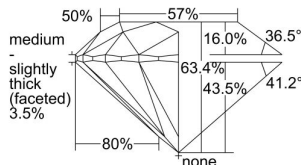

GIA®

FACSIMILE

GIA REPORT

7442335281

Verify this report at GIA.edu

GIA NATURAL DIAMOND DOSSIER®

August 09, 2022
GIA Report Number **7442335281**
Shape and Cutting Style ..... **Round Brilliant**
Measurements ..... **4.70 - 4.73 x 2.99 mm**

GRADING RESULTS

Carat Weight ..... **0.41 carat**
Color Grade ..... **F**
Clarity Grade **VS1**
Cut Grade ..... **Excellent**

ADDITIONAL GRADING INFORMATION

Polish ..... **Excellent**
Symmetry ..... **Excellent**
Fluorescence ..... **None**
Clarity Characteristics..... **Crystal, Cloud, Pinpoint**
Inscription(s): **GIA 7442335281**

PROPORTIONS

Profile to actual proportions

GRADING SCALES

GIA COLOR SCALE	GIA CLARITY SCALE	GIA CUT SCALE
D	FLAWLESS	EXCELLENT
E	INTERNALLY FLAWLESS	
F	VVS₁	VERY GOOD
G		
H	VVS₂	GOOD
I	VS₁	
J	VS₂	FAIR
K	SI₁	
L	SI₂	POOR
M	I₁	
N	I₂	
O	I₃	
P		
Q		
R		
S		
T		
U		
V		
W		
X		
Y		
Z