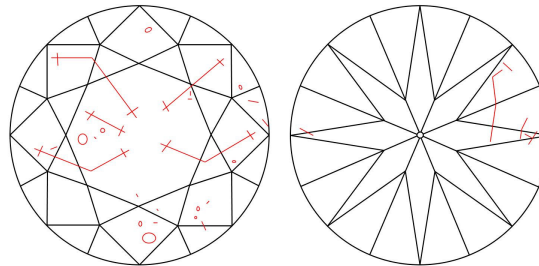

PROPORTIONS

Profile to actual proportions

CLARITY CHARACTERISTICS

KEY TO SYMBOLS\*

-  Feather
-  Twinning Wisp
-  Crystal
-  Needle

\* Red symbols denote internal characteristics (inclusions). Green or black symbols denote external characteristics (blemishes). Diagram is an approximate representation of the diamond, and symbols shown indicate type, position, and approximate size of clarity characteristics. All clarity characteristics may not be shown. Details of finish are not shown.