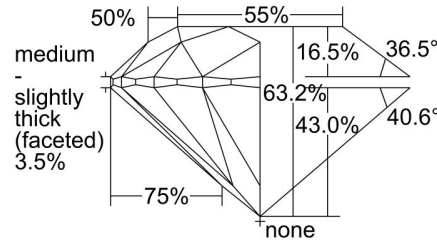

GIA NATURAL DIAMOND GRADING REPORT

August 02, 2022  
 GIA Report Number ..... 5446194718  
 Shape and Cutting Style ..... Round Brilliant  
 Measurements ..... 6.52 - 6.54 x 4.12 mm

GRADING RESULTS

Carat Weight ..... 1.08 carat  
 Color Grade ..... G  
 Clarity Grade ..... I1  
 Cut Grade ..... Excellent

PROPORTIONS

Profile to actual proportions

CLARITY CHARACTERISTICS

KEY TO SYMBOLS\*

-  Feather
-  Twinning Wisp
-  Crystal
-  Needle

\* Red symbols denote internal characteristics (inclusions). Green or black symbols denote external characteristics (blemishes). Diagram is an approximate representation of the diamond, and symbols shown indicate type, position, and approximate size of clarity characteristics. All clarity characteristics may not be shown. Details of finish are not shown.