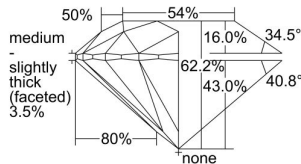

GIA®

FACSIMILE

GIA REPORT 6342461834

Verify this report at GIA.edu

GIA NATURAL DIAMOND DOSSIER®

January 02, 2020
GIA Report Number **6342461834**
Shape and Cutting Style ..... **Round Brilliant**
Measurements ..... **5.90 - 5.93 x 3.68 mm**

GRADING RESULTS

Carat Weight ..... **0.78 carat**
Color Grade ..... **F**
Clarity Grade **I1**
Cut Grade ..... **Excellent**

ADDITIONAL GRADING INFORMATION

Polish ..... **Excellent**
Symmetry ..... **Excellent**
Fluorescence ..... **Medium Blue**
Clarity Characteristics ..... **Twinning Wisp**
Inscription(s): **GIA 6342461834**

PROPORTIONS

Profile to actual proportions

GRADING SCALES

GIA COLOR SCALE	GIA CLARITY SCALE	GIA CUT SCALE	
D	FLAWLESS	EXCELLENT	
E	INTERNALLY FLAWLESS		
F		VVS₁	VERY GOOD
G	VVS₂		
H	VS₁	GOOD	
I	VS₂		
J	S₁	FAIR	
K	S₂		
L	I₁	POOR	
M	I₂		
N	I₃		
O			
P			
Q			
R			
S			
T			
U			
V			
W			
X			
Y			
Z