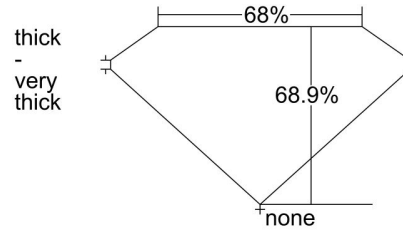

GIA NATURAL DIAMOND GRADING REPORT

September 16, 2021

GIA Report Number 2225021425

Shape and Cutting Style Emerald Cut

Measurements 7.47 x 5.50 x 3.79 mm

GRADING RESULTS

Carat Weight 1.50 carat

Color Grade K

Profile not to actual proportions

CLARITY CHARACTERISTICS

KEY TO SYMBOLS*

- Crystal
- ⊗ Cloud

GRADING SCALES

GIA COLOR SCALE		GIA CLARITY SCALE	
COLOURLESS	D	VERY VERY SLIGHTLY INCLUDED	FLAWLESS
	E		INTERNALLY FLAWLESS
	F		VVS ₁
NEAR COLOURLESS	G	VERY SLIGHTLY INCLUDED	VVS ₂
	H		VS ₁
	I		VS ₂
FANT	J	SLIGHTLY INCLUDED	SI ₁
	K		SI ₂
	L		I ₁
VERY LIGHT	M	INCLUDED	I ₂
	N		I ₃
	O		
LIGHT	P		
	Q		
	R		
	S		
	T		
	U		
	V		
W			
X			
Y			
Z			