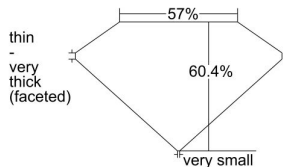

GIA®

FACSIMILE

GIA REPORT 3345238824

Verify this report at GIA.edu

GIA NATURAL DIAMOND DOSSIER®

December 04, 2019
GIA Report Number 3345238824
Shape and Cutting Style ..... Oval Brilliant
Measurements ..... 6.64 x 4.43 x 2.68 mm

GRADING RESULTS

Carat Weight ..... 0.51 carat
Color Grade ..... D
Clarity Grade S11

ADDITIONAL GRADING INFORMATION

Polish ..... Very Good
Symmetry ..... Good
Fluorescence ..... Strong Blue
Clarity Characteristics ..... Knot, Crystal, Feather
Inscription(s): GIA 3345238824

PROPORTIONS

Profile not to actual proportions

GRADING SCALES

GIA COLOR SCALE		GIA CLARITY SCALE			
COLORLESS	D	VERY VERY SLIGHTLY INCLUDED	FLAWLESS		
	E		INTERNALLY FLAWLESS		
	F	VERY SLIGHTLY INCLUDED	VVS₁		
	G		VVS₂		
	H		VS₁		
	NEAR COLORLESS	I	SLIGHTLY INCLUDED	VS₂	
		J		S1₁	
		FAINT	K	INCLUDED	S1₂
			L		I₁
			M		I₂
VERTICALLY LIGHT	N	LIGHT	I₃		
	O				
	P				
	Q				
	R