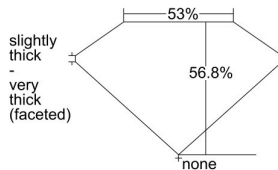

GIA®

FACSIMILE

GIA REPORT 1393774452

Verify this report at GIA.edu

GIA NATURAL DIAMOND DOSSIER®

August 05, 2021
GIA Report Number 1393774452
Shape and Cutting Style ..... Heart Brilliant
Measurements ..... 5.83 x 6.87 x 3.90 mm

GRADING RESULTS

Carat Weight ..... 0.91 carat
Color Grade I
Clarity Grade SI2

ADDITIONAL GRADING INFORMATION

Polish ..... Excellent
Symmetry ..... Very Good
Fluorescence ..... None
Clarity Characteristics ..... Feather
Inscription(s): GIA 1393774452

PROPORTIONS

Profile not to actual proportions

GRADING SCALES

GIA COLOR SCALE		GIA CLARITY SCALE			
COLORLESS	D	VERY VERY SLIGHTLY INCLUDED	FLAWLESS		
	E		INTERNALLY FLAWLESS		
	F		VVS₁		
	G		VVS₂		
	NEAR COLORLESS	H	VERY SLIGHTLY INCLUDED	VS₁	
		I		VS₂	
		FAINT	J	SLIGHTLY INCLUDED	SI₁
			K		SI₂
	L		I₁		
	VERT LIGHT		M	INCLUDED	I₂
N			I₃		
O					
P					
LIGHT	Q				
	R				
	S				
	T				
	U				
	V				
W					
X					
Y					
Z