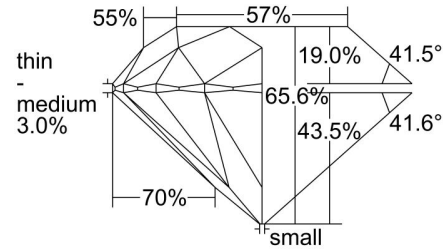

GIA NATURAL DIAMOND GRADING REPORT

April 21, 2022
 GIA Report Number 2225423085
 Shape and Cutting Style Round Brilliant
 Measurements 5.74 - 5.78 x 3.78 mm

GRADING RESULTS

Carat Weight 0.79 carat
 Color Grade J
 Clarity Grade VS2
 Cut Grade Fair

ADDITIONAL GRADING INFORMATION

Polish Very Good
 Symmetry Good
 Fluorescence Strong Blue
 Inscription(s): GIA 2225423085

PROPORTIONS

Profile to actual proportions

CLARITY CHARACTERISTICS

KEY TO SYMBOLS*

-  Feather
-  Cloud
-  Pinpoint
-  Extra Facet

* Red symbols denote internal characteristics (inclusions). Green or black symbols denote external characteristics (blemishes). Diagram is an approximate representation of the diamond, and symbols shown indicate type, position, and approximate size of clarity characteristics. All clarity characteristics may not be shown. Details of finish are not shown.