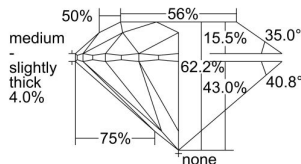

GIA®

FACSIMILE

GIA REPORT 6213222519

Verify this report at GIA.edu

GIA NATURAL DIAMOND DOSSIER®

October 30, 2020
GIA Report Number 6213222519
Shape and Cutting Style ..... Round Brilliant
Measurements ..... 5.75 - 5.76 x 3.58 mm

GRADING RESULTS

Carat Weight ..... 0.73 carat
Color Grade ..... F
Clarity Grade S11
Cut Grade ..... Excellent

ADDITIONAL GRADING INFORMATION

Polish ..... Excellent
Symmetry ..... Excellent
Fluorescence ..... None
Clarity Characteristics ..... Crystal, Cloud
Inscription(s): GIA 6213222519

PROPORTIONS

Profile to actual proportions

GRADING SCALES

GIA COLOR SCALE	GIA CLARITY SCALE	GIA CUT SCALE	
D	FLAWLESS	EXCELLENT	
E	INTERNALLY FLAWLESS		
F		VVS₁	VERY GOOD
G	VVS₂		
H	VS₁	GOOD	
I	VS₂		
J	S1₁	FAIR	
K	S1₂		
L	I₁	POOR	
M	I₂		
N	I₃		
O			
P			
Q			
R			
S			
T			
U			
V			
W			
X			
Y			
Z