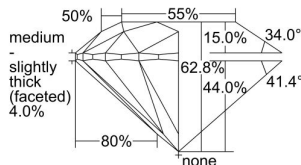

GIA®

FACSIMILE

GIA REPORT

1216408423

Verify this report at GIA.edu

GIA NATURAL DIAMOND DOSSIER®

January 21, 2021
GIA Report Number 1216408423
Shape and Cutting Style ..... Round Brilliant
Measurements ..... 5.65 - 5.69 x 3.56 mm

GRADING RESULTS

Carat Weight ..... 0.70 carat
Color Grade L
Clarity Grade SI2
Cut Grade ..... Excellent

ADDITIONAL GRADING INFORMATION

Polish ..... Excellent
Symmetry ..... Excellent
Fluorescence ..... None
Clarity Characteristics ..... Crystal
Inscription(s): GIA 1216408423

PROPORTIONS

Profile to actual proportions

GRADING SCALES

GIA COLOR SCALE

COLOURESS	D
	E
	F
	G
	H
	I
	J
NEAR COLOURESS	K
	L
FAIN	M
	N
	O
	P
	Q
	R
	S
	T
	U
	V
	W
	X
	Y
LIGHT	Z

GIA CLARITY SCALE

FLAWLESS	VERY VERY SLIGHTLY INCLUDED	VVS₁	VVS₂	VS₁	VS₂	SI₁	SI₂	I₁	I₂	I₃	
											INTERNAL FLAWLESS

GIA CUT SCALE

EXCELLENT
VERY GOOD
GOOD
FAIR
POOR