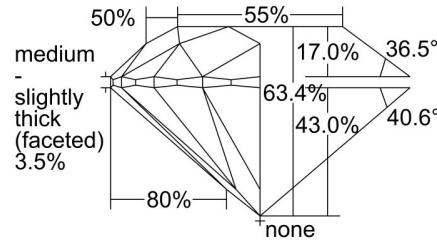

GIA NATURAL DIAMOND GRADING REPORT

April 27, 2022
GIA Report Number 2436177810
Shape and Cutting Style Round Brilliant
Measurements 6.26 - 6.36 x 4.00 mm

GRADING RESULTS

Carat Weight 1.00 carat
Color Grade G
Clarity Grade SI1
Cut Grade Excellent

ADDITIONAL GRADING INFORMATION

Polish Excellent
Symmetry Very Good
Fluorescence None
Inscription(s): GIA 2436177810

PROPORTIONS

Profile to actual proportions

CLARITY CHARACTERISTICS

KEY TO SYMBOLS*

- Crystal
- △ Natural
- ~ Feather
- ◡ Cavity
- Pinpoint

* Red symbols denote internal characteristics (inclusions). Green or black symbols denote external characteristics (blemishes). Diagram is an approximate representation of the diamond, and symbols shown indicate type, position, and approximate size of clarity characteristics. All clarity characteristics may not be shown. Details of finish are not shown.