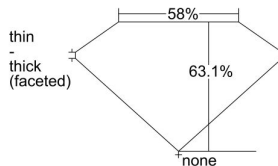

GIA®

FACSIMILE

GIA REPORT 1413838778

Verify this report at GIA.edu

GIA NATURAL DIAMOND DOSSIER®

March 04, 2022
GIA Report Number 1413838778
Shape and Cutting Style ..... Oval Brilliant
Measurements ..... 7.18 x 4.99 x 3.15 mm

GRADING RESULTS

Carat Weight ..... 0.70 carat
Color Grade ..... G
Clarity Grade S11

ADDITIONAL GRADING INFORMATION

Polish ..... Excellent
Symmetry ..... Very Good
Fluorescence ..... Faint
Clarity Characteristics..... Feather, Cavity
Inscription(s): GIA 1413838778

PROPORTIONS

Profile not to actual proportions

GRADING SCALES

GIA COLOR SCALE		GIA CLARITY SCALE			
COLORLESS	D	VERY VERY SLIGHTLY INCLUDED	FLAWLESS		
	E		INTERNALLY FLAWLESS		
	F	VERY SLIGHTLY INCLUDED	VVS₁		
	G		VVS₂		
	H		VS₁		
	NEAR COLORLESS	I	SLIGHTLY INCLUDED	VS₂	
		J		S1₁	
		FAINT	K	INCLUDED	S1₂
			L		I₁
			M		I₂
VERT LIGHT			N	INCLUDED	I₃
	O				
	P				
	Q				
	R				
	S				
LIGHT	T				
	U				
	V				
	W				
	X				
	Y				
Z