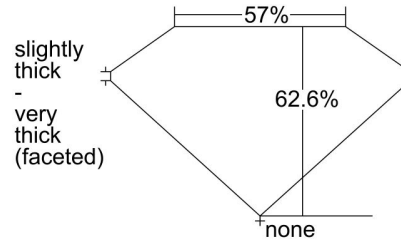

GIA NATURAL DIAMOND GRADING REPORT

May 12, 2022
 GIA Report Number 5436366996
 Shape and Cutting Style Oval Brilliant
 Measurements 8.13 x 5.45 x 3.41 mm

GRADING RESULTS

Carat Weight 1.00 carat
 Color Grade I
 Clarity Grade SI1

ADDITIONAL GRADING INFORMATION

Polish Very Good
 Symmetry Very Good
 Fluorescence None
 Inscription(s): GIA 5436366996

Comments: Additional twinning wisps, pinpoints and surface graining are not shown.

PROPORTIONS

Profile not to actual proportions

CLARITY CHARACTERISTICS

KEY TO SYMBOLS*

-  Twinning Wisp
-  Feather
-  Natural

* Red symbols denote internal characteristics (inclusions). Green or black symbols denote external characteristics (blemishes). Diagram is an approximate representation of the diamond, and symbols shown indicate type, position, and approximate size of clarity characteristics. All clarity characteristics may not be shown. Details of finish are not shown.