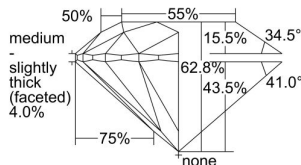

GIA®

FACSIMILE

GIA REPORT 6405812177

Verify this report at GIA.edu

GIA NATURAL DIAMOND DOSSIER®

November 16, 2021
GIA Report Number **6405812177**
Shape and Cutting Style ..... **Round Brilliant**
Measurements ..... **6.12 - 6.17 x 3.86 mm**

GRADING RESULTS

Carat Weight ..... **0.90 carat**
Color Grade ..... **G**
Clarity Grade **S12**
Cut Grade ..... **Excellent**

ADDITIONAL GRADING INFORMATION

Polish ..... **Very Good**
Symmetry ..... **Excellent**
Fluorescence ..... **None**
Clarity Characteristics ..... **Crystal, Cloud**
Inscription(s): **GIA 6405812177**

PROPORTIONS

Profile to actual proportions

GRADING SCALES

GIA COLOR SCALE	GIA CLARITY SCALE	GIA CUT SCALE	
D	FLAWLESS	EXCELLENT	
E	INTERNALLY FLAWLESS		
F		VVS₁	VERY GOOD
G	VVS₂		
H	VS₁	GOOD	
I	VS₂		
J	S1₁	FAIR	
K	S1₂		
L	I₁	POOR	
M	I₂		
N	I₃		
O			
P			
Q			
R			
S			
T			
U			
V			
W			
X			
Y			
Z